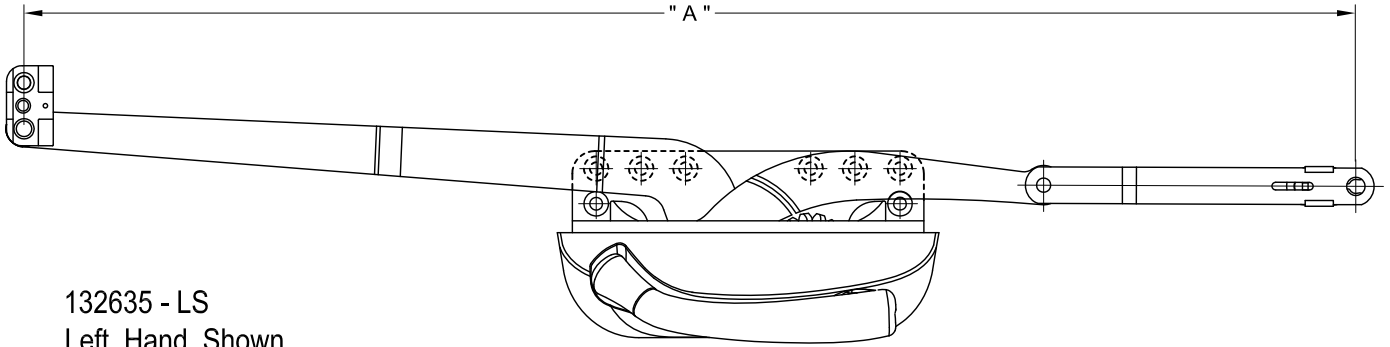

Decore Dual Arm Operator (Low Profile)

132635 - LS
Left Hand Shown

Product Name	Part Number	" A "	Match Color
Decore Dual Arm Operator (Low Profile) , LH	132635 - LS	18.834"	Green
Decore Dual Arm Operator (Low Profile) , RH	132635 - RS	18.834"	Red
Decore Short Arm Dual Arm Operator (Low Profile) , LH	132635S - LS	15.945"	Green
Decore Short Arm Dual Arm Operator (Low Profile) , RH	132635S - RS	15.945"	Red

Cover and Crank Match Color

Part Number	Match Color
132066R1	Green
132067R1	Red

132066R1 Shown

132067R1 Shown

Track 190056

Stud Bracket (Right Hand Shown)

Part Number	Material	Hand
190463	Steel	RH
190464	Steel	LH