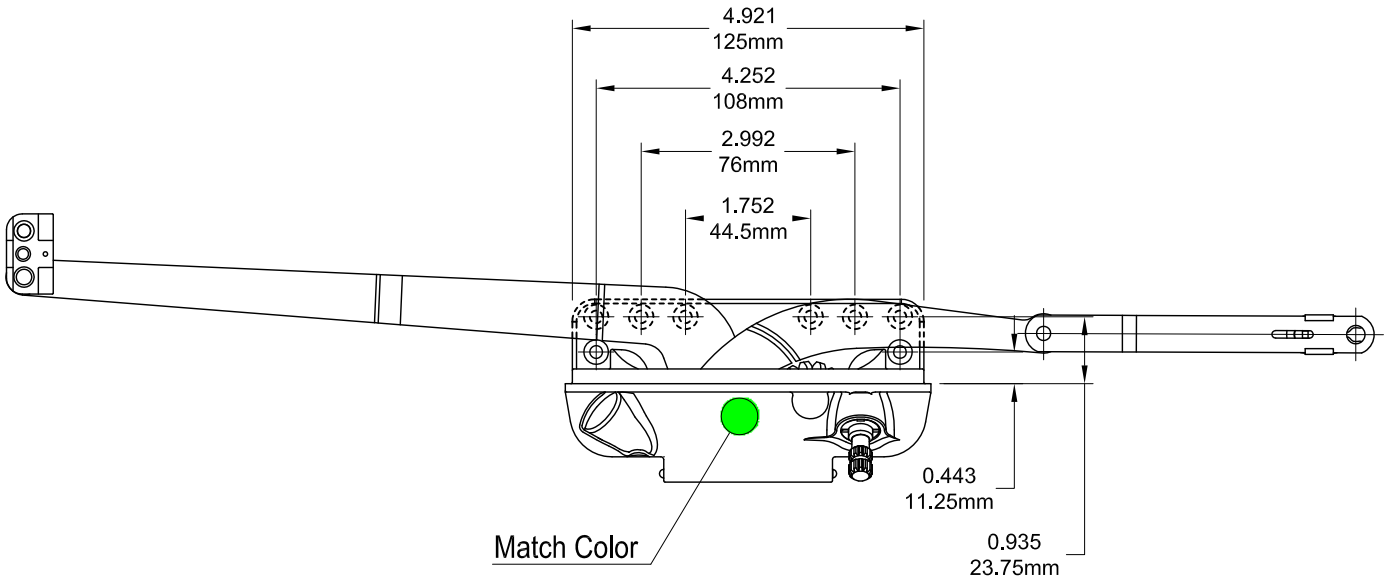

Decore Dual Arm Operator (Low Profile)

132635 - LS
Left Hand Shown

Product Name	Part Number	" A "	Match Color
Decore Dual Arm Operator (Low Profile) , LH	132635 - LS	18.834"	Green
Decore Dual Arm Operator (Low Profile) , RH	132635 - RS	18.834"	Red
Decore Short Arm Dual Arm Operator (Low Profile) , LH	132635S - LS	15.945"	Green
Decore Short Arm Dual Arm Operator (Low Profile) , RH	132635S - RS	15.945"	Red

Cover and Crank Match Color

Part Number	Match Color
132066R1	Green
132067R1	Red

132066R1 Shown

132067R1 Shown

Track 190056

Stud Bracket (Right Hand Shown)

Part Number	Material	Hand
190463	Steel	RH
190464	Steel	LH