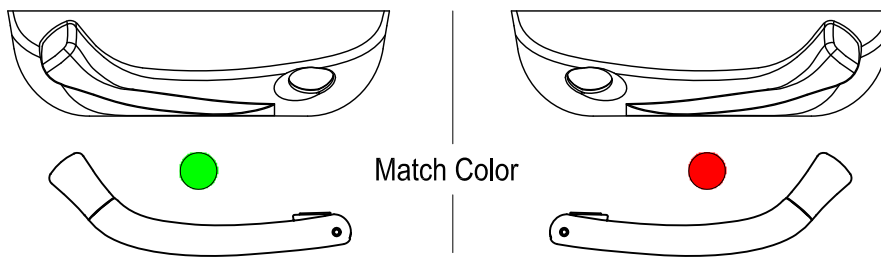

Decore Dual Arm Operator (Low Profile)

132635 - LS
Left Hand Shown

Product Name	Part Number	" A "	Match Color
Decore Dual Arm Operator (Low Profile) , LH	132635 - LS	18.834"	Green
Decore Dual Arm Operator (Low Profile) , RH	132635 - RS	18.834"	Red
Decore Short Arm Dual Arm Operator (Low Profile) , LH	132635S - LS	15.945"	Green
Decore Short Arm Dual Arm Operator (Low Profile) , RH	132635S - RS	15.945"	Red

Cover and Crank Match Color

Part Number	Match Color
132066R1	Green
132067R1	Red

132066R1 Shown

132067R1 Shown

Track 190056

Stud Bracket (Right Hand Shown)

Part Number	Material	Hand
190463	Steel	RH
190464	Steel	LH