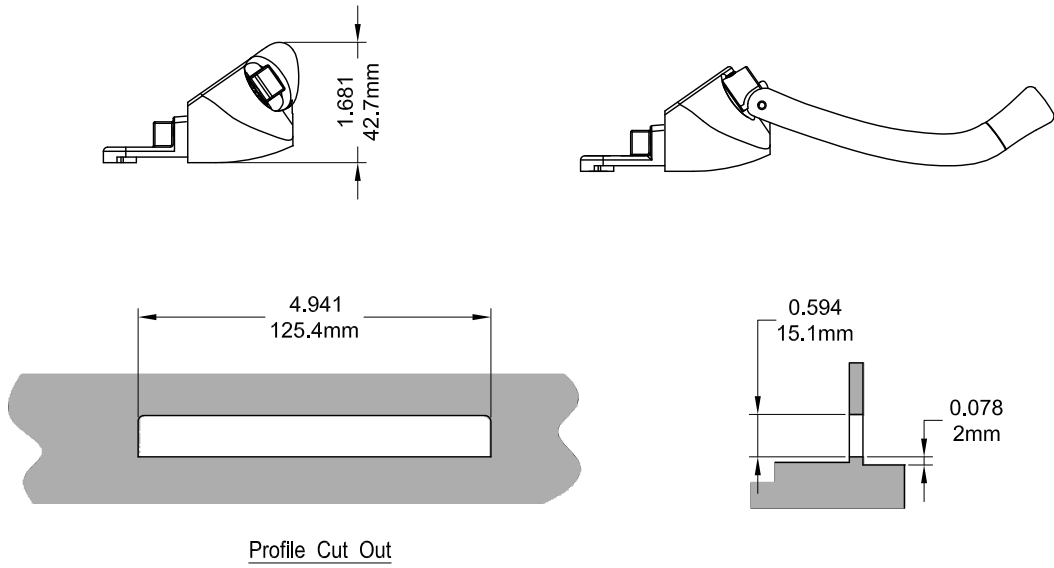

Decore Dual Arm Operator (Low Profile)

132635 - LS
Left Hand Shown

Product Name	Part Number	" A "	Match Color
Decore Dual Arm Operator (Low Profile) , LH	132635 - LS	18.834"	Green
Decore Dual Arm Operator (Low Profile) , RH	132635 - RS	18.834"	Red
Decore Short Arm Dual Arm Operator (Low Profile) , LH	132635S - LS	15.945"	Green
Decore Short Arm Dual Arm Operator (Low Profile) , RH	132635S - RS	15.945"	Red

Cover and Crank Match Color

Part Number	Match Color
132066R1	Green
132067R1	Red

132066R1 Shown

132067R1 Shown

Track 190056

Stud Bracket (Right Hand Shown)

Part Number	Material	Hand
190463	Steel	RH
190464	Steel	LH