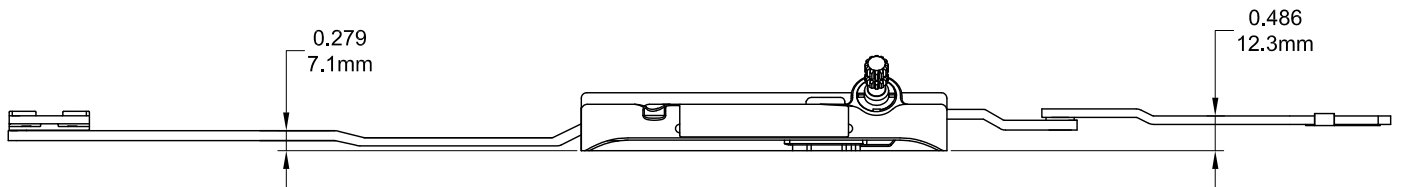

Decore Dual Arm Operator (Low Profile)

132635 - LS
Left Hand Shown

Product Name	Part Number	" A "	Match Color
Decore Dual Arm Operator (Low Profile) , LH	132635 - LS	18.834"	Green
Decore Dual Arm Operator (Low Profile) , RH	132635 - RS	18.834"	Red
Decore Short Arm Dual Arm Operator (Low Profile) , LH	132635S - LS	15.945"	Green
Decore Short Arm Dual Arm Operator (Low Profile) , RH	132635S - RS	15.945"	Red

Cover and Crank Match Color

Part Number	Match Color
132066R1	Green
132067R1	Red

132066R1 Shown

132067R1 Shown

Track 190056

Stud Bracket (Right Hand Shown)

Part Number	Material	Hand
190463	Steel	RH
190464	Steel	LH