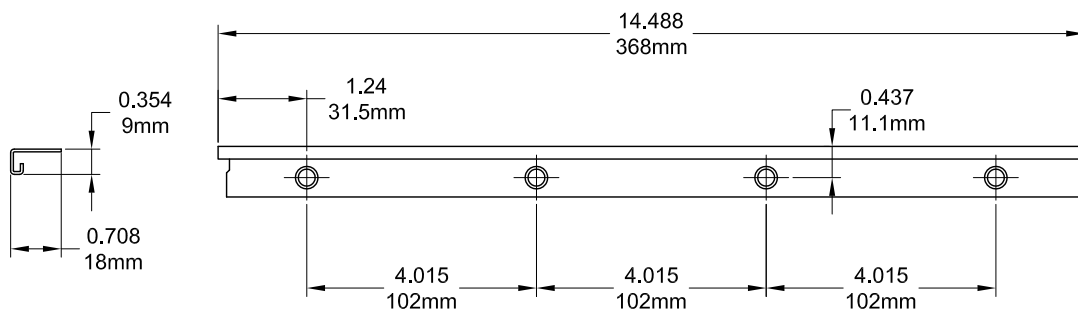

Decore Dual Arm Operator (Low Profile)

132635 - LS
Left Hand Shown

Product Name	Part Number	" A "	Match Color
Decore Dual Arm Operator (Low Profile) , LH	132635 - LS	18.834"	Green
Decore Dual Arm Operator (Low Profile) , RH	132635 - RS	18.834"	Red
Decore Short Arm Dual Arm Operator (Low Profile) , LH	132635S - LS	15.945"	Green
Decore Short Arm Dual Arm Operator (Low Profile) , RH	132635S - RS	15.945"	Red

Cover and Crank Match Color

Part Number	Match Color
132066R1	Green
132067R1	Red

132066R1 Shown

132067R1 Shown

Track 190056

Stud Bracket (Right Hand Shown)

Part Number	Material	Hand
190463	Steel	RH
190464	Steel	LH